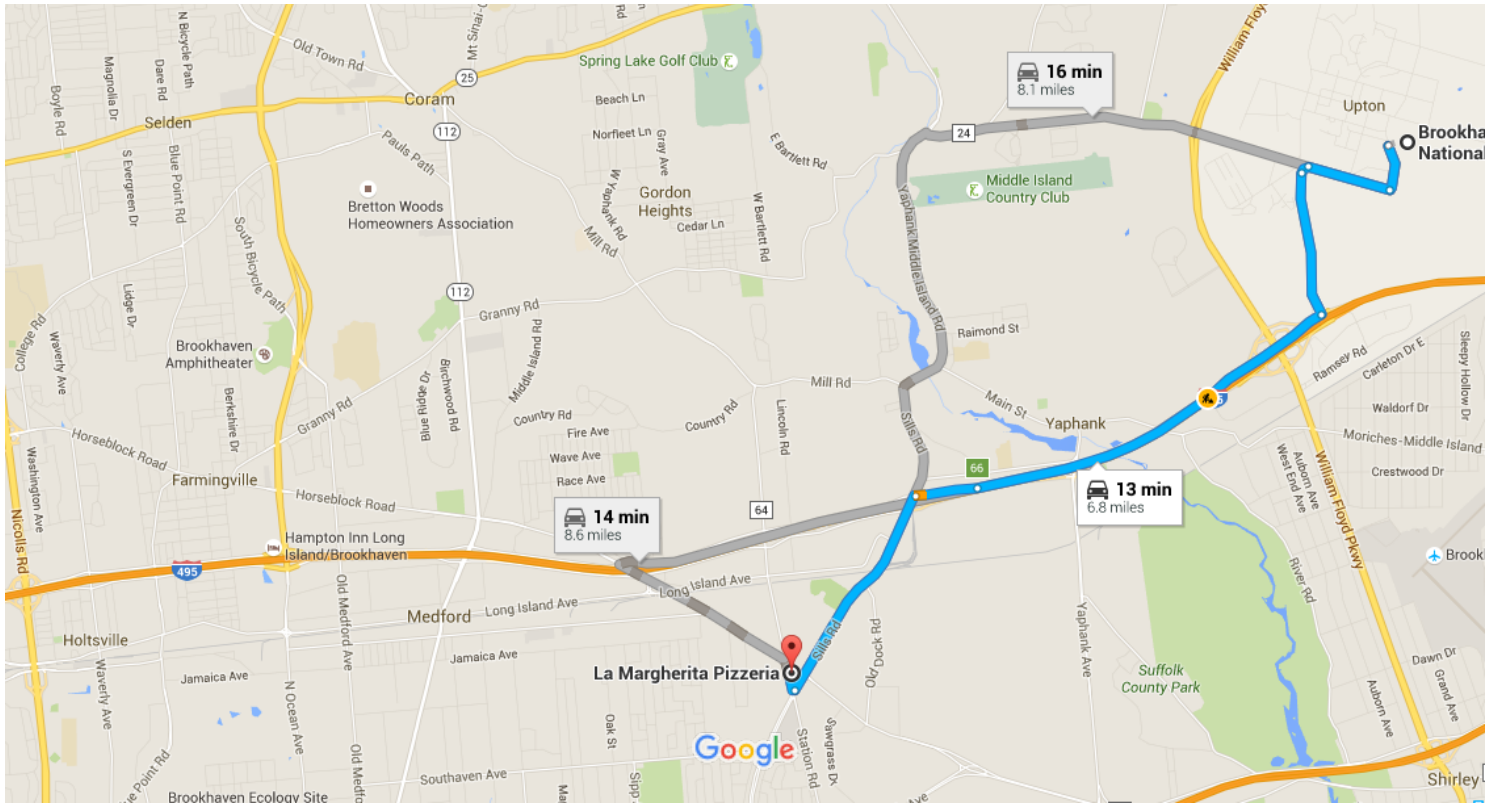

Brookhaven National Laboratory to La Margherita Pizzeria

Drive 6.8 miles, 13 min

Map data ©2016 Google 1 mi

Brookhaven National Laboratory

2 Center Street, Upton, NY 11973

Take Princeton Ave and Upton Rd to Express Dr N

- ↑ 1. Head south on Grover St toward Weaver Dr
⚠ Restricted usage road
5 min (2.0 mi)

- ↘ 2. Turn right onto Princeton Ave
⚠ Restricted usage road
0.3 mi

- ↙ 3. Slight left toward Upton Rd
⚠ Restricted usage road
0.6 mi

- ↙ 8. Turn left onto County Rd 101/E Patchogue Yaphank Rd/Sills Rd
1.6 mi

9. Turn right onto Station Rd

 Destination will be on the right

0.1 mi

La Margherita Pizzeria

1229 Station Road, Medford, NY 11763

Google Maps