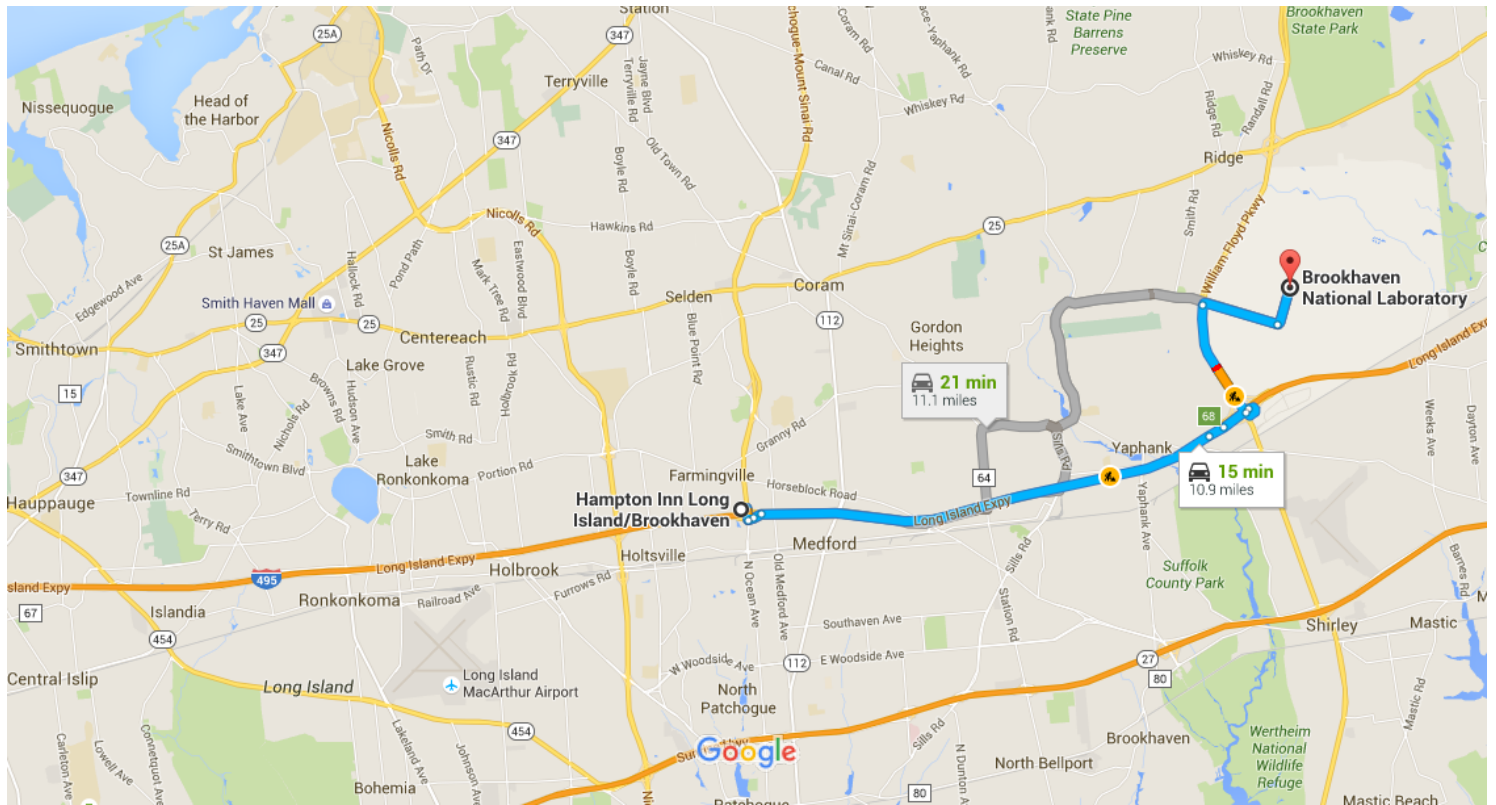

Hampton Inn Long Island/Brookhaven to Brookhaven National Laboratory

Drive 10.9 miles, 15 min

Hampton Inn Long Island/Brookhaven

2000 North Ocean Avenue, Farmingville, NY 11738

Get on I-495 E in Medford

1. Head south on N Ocean Ave toward Expy Dr N 1 min (0.4 mi)
2. Turn left onto Express Dr S 0.2 mi
3. Use the left lane to take the Interstate 495 E ramp to Riverhead 413 ft

0.1 mi

Follow I-495 E to Express Dr S in Yaphank. Take exit 68 from I-495 E

4. Merge onto I-495 E 6 min (6.6 mi)
5. Take exit 68 for William Floyd Pkwy toward County 46/Shirley/Wading River 6.3 mi

0.2 mi

Take County Rd 46 N/William Floyd Pkwy and W Princeton Ave to Rochester St in Upton

6. Merge onto Express Dr S 7 min (3.9 mi)
7. Use the right lane to take the William Floyd Parkway/County Road 46 N ramp to Brookhaven Lab/Wading River 0.4 mi
8. Merge onto County Rd 46 N/William Floyd Pkwy 0.3 mi

1.6 mi

➤ 9. Turn right onto W Princeton Ave

⚠ Partial restricted usage road

1.1 mi

⬅ 10. Turn left onto Rochester St

⚠ Restricted usage road

0.5 mi

Brookhaven National Laboratory