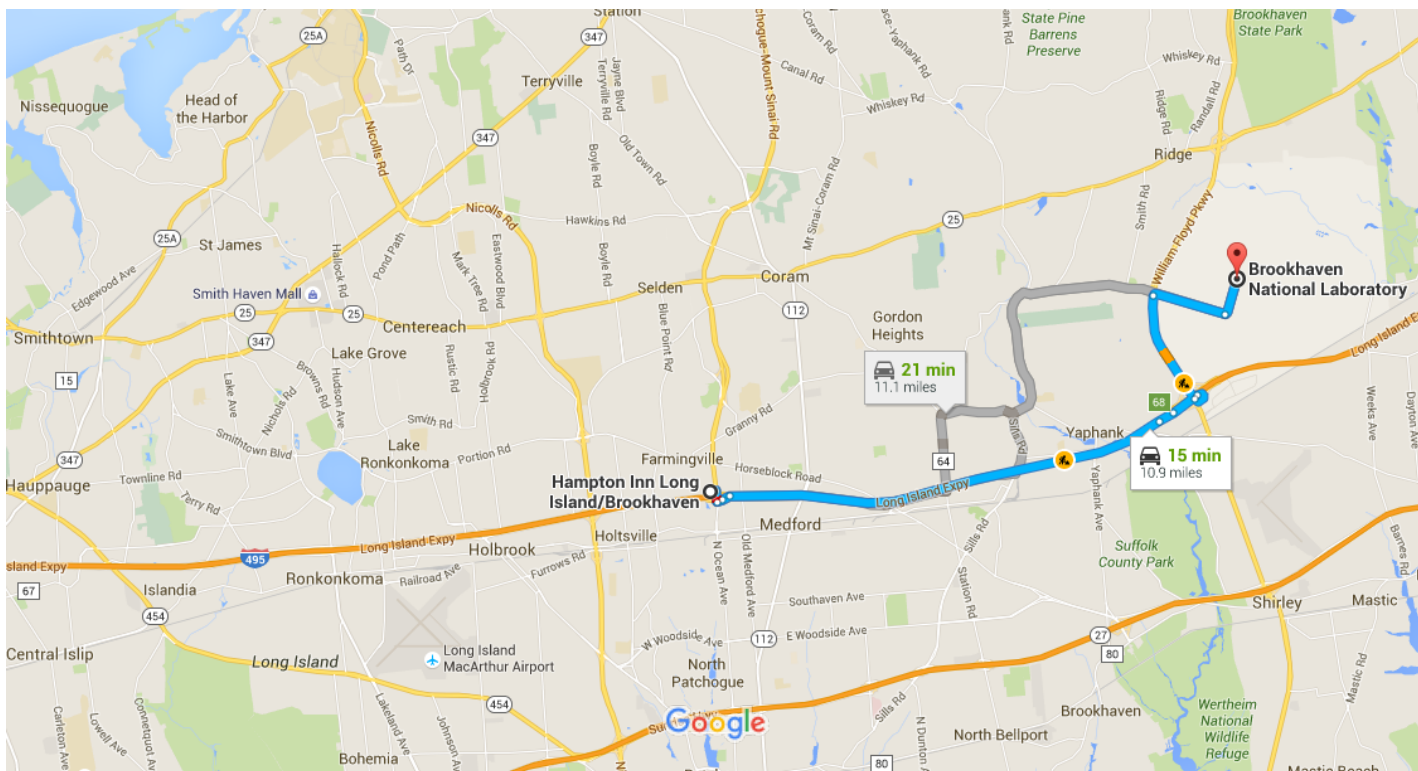

Hampton Inn Long Island/Brookhaven to Brookhaven National Laboratory

Drive 10.9 miles, 15 min

Map data ©2016 Google 2 mi

Hampton Inn Long Island/Brookhaven

2000 North Ocean Avenue, Farmingville, NY 11738

Get on I-495 E in Medford

- 1 min (0.4 mi)
 - ↑ 1. Head south on N Ocean Ave toward Expy Dr N
 - 0.2 mi
 - ↶ 2. Turn left onto Express Dr S
 - 413 ft
 - ⬆ 3. Use the left lane to take the Interstate 495 E ramp to Riverhead
 - 0.1 mi

Follow I-495 E to Express Dr S in Yaphank. Take exit 68 from I-495 E

- 6 min (6.6 mi)
 - ⬆ 4. Merge onto I-495 E
 - 6.3 mi
 - ↘ 5. Take exit 68 for William Floyd Pkwy toward County 46/Shirley/Wading River
 - 0.2 mi

Take County Rd 46 N/William Floyd Pkwy and W Princeton Ave to Rochester St in Upton

- 7 min (3.9 mi)
 - ⬆ 6. Merge onto Express Dr S
 - 0.4 mi
 - ⬆ 7. Use the right lane to take the William Floyd Parkway/County Road 46 N ramp to Brookhaven Lab/Wading River
 - 0.3 mi
 - ⬆ 8. Merge onto County Rd 46 N/William Floyd Pkwy
 - 1.6 mi