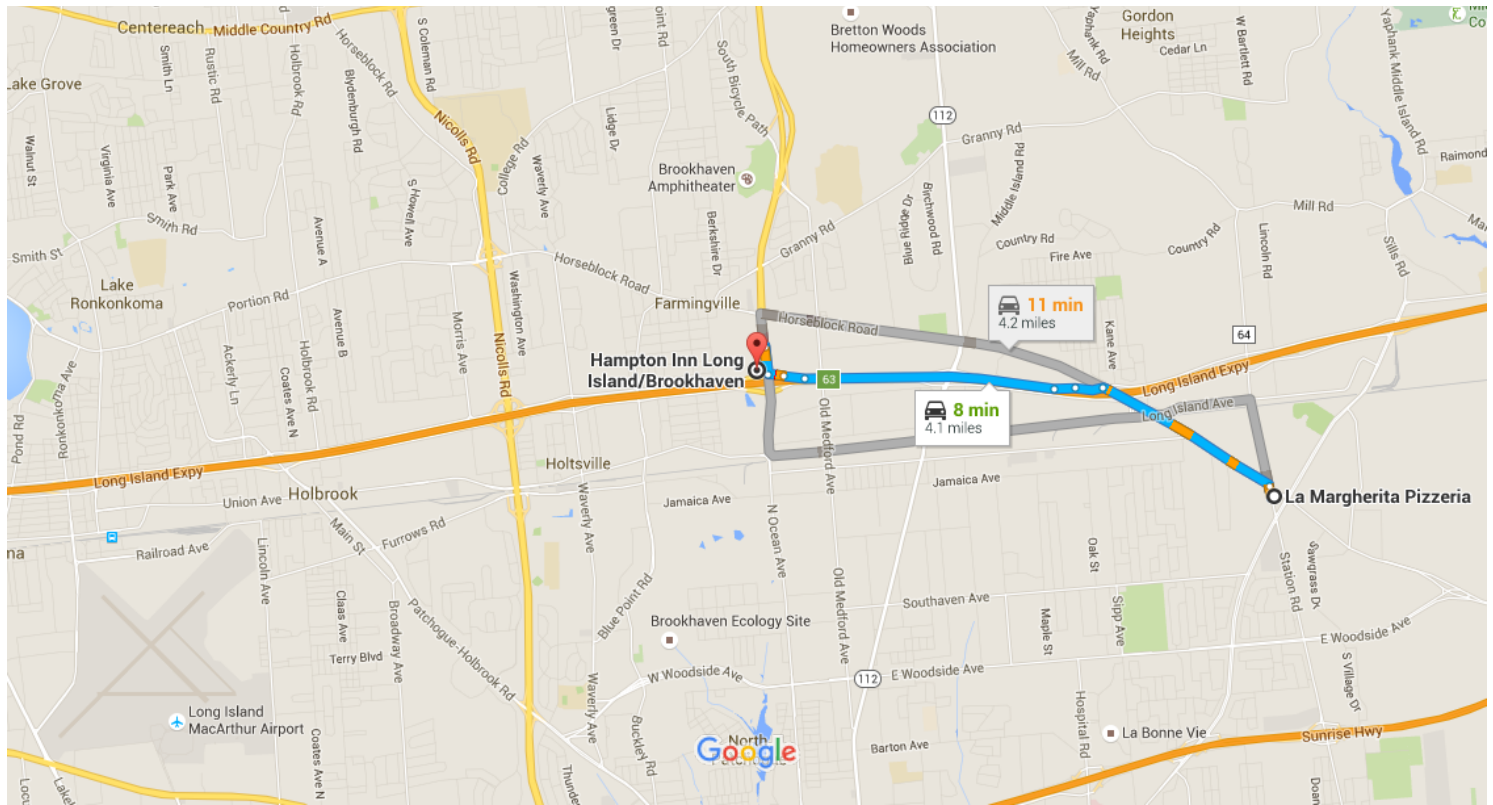

La Margherita Pizzeria to Hampton Inn Long Island/Brookhaven

Drive 4.1 miles, 8 min

Map data ©2016 Google 1 mi

La Margherita Pizzeria

1229 Station Road, Medford, NY 11763

Get on I-495 W in Medford from Horseblock Road

- ↑ 1. Head north on Station Rd 4 min (1.7 mi)

- ↶ 2. Turn left onto Horseblock Road 400 ft

- ↶ 3. Turn left onto Expy Dr N/Long Island Expressway North Service Dr 1.3 mi

- ⤴ 4. Use the left lane to take the Interstate 495 W ramp 0.2 mi

- ↘ 8. Use the right 2 lanes to turn right onto N Ocean Ave 0.1 mi

- ↶ 9. Make a U-turn 0.2 mi

- 0.2 mi

Hampton Inn Long Island/Brookhaven

2000 North Ocean Avenue, Farmingville, NY 11738

These directions are for planning purposes only. You may find that construction projects, traffic, weather, or other events may cause conditions to differ from the map results, and you should plan your route accordingly. You must obey all signs or notices regarding your route.

Google Maps