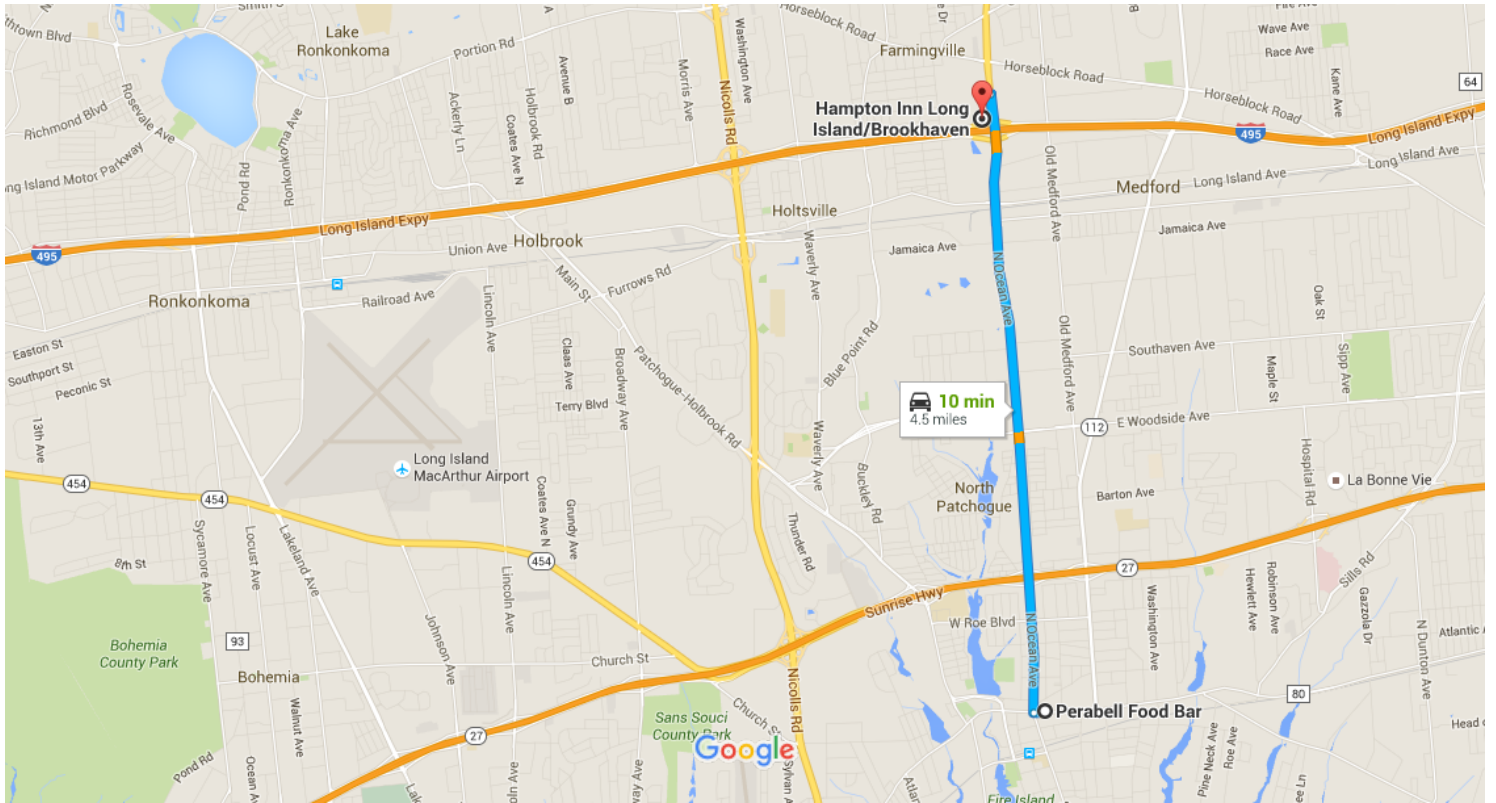

Perabell Food Bar to Hampton Inn Long Island/Brookhaven

Drive 4.5 miles, 10 min

Map data ©2016 Google 1 mi

Perabell Food Bar

69 East Main Street, Patchogue, NY 11772

- ↑ 1. Head west on E Main St toward N Ocean Ave 417 ft

- 2. Turn right onto N Ocean Ave 4.3 mi

- ↶ 3. Make a U-turn 0.2 mi

Hampton Inn Long Island/Brookhaven

2000 North Ocean Avenue, Farmingville, NY 11738

These directions are for planning purposes only. You may find that construction projects, traffic, weather, or other events may cause conditions to differ from the map results, and you should plan your route accordingly. You must obey all signs or notices regarding your route.

Google Maps